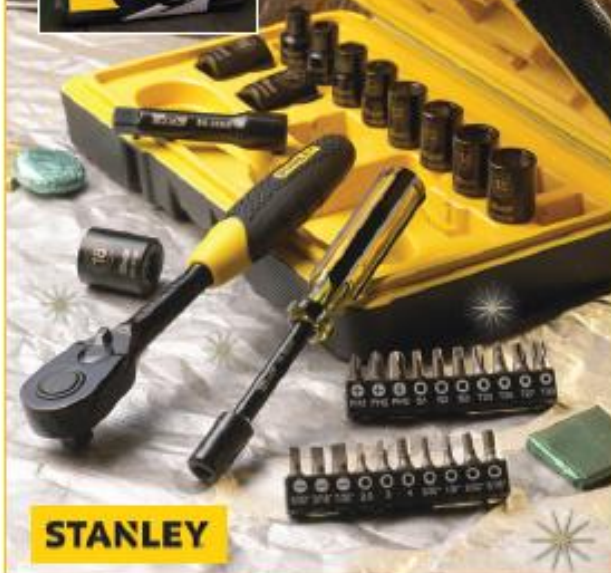

Winner at the  
Red Dot Award 2014!

Multi-Functional Tool  
with Accessories

XMS14MULTI

£149.99

RRP £199.99

- Supplied in the new T STAK clear case
- Complete with sander head, sanding sheets and blades
- 250 watt with built-in LED light
- It cuts, scrapes and sands!

SAVE  
£50

Two Extra Blades worth over £50!

35 piece 3/8" Sq. Drive Tech 3  
Socket Set XMS14SOCK38

- 3/4" Pear head ratchet
- 3/4" Extension: 75mm
- 1/4" Screwdriver handle
- 20 x Screwdriver bits
- 11 x 3/8" Sockets: 8 - 18mm

£29.99

RRP £79.99

AS SEEN  
ON TV!

SAVE  
£50

STANLEY

REAL  
DEALS  
FOR YOU™

APPROVED  
STOCKIST